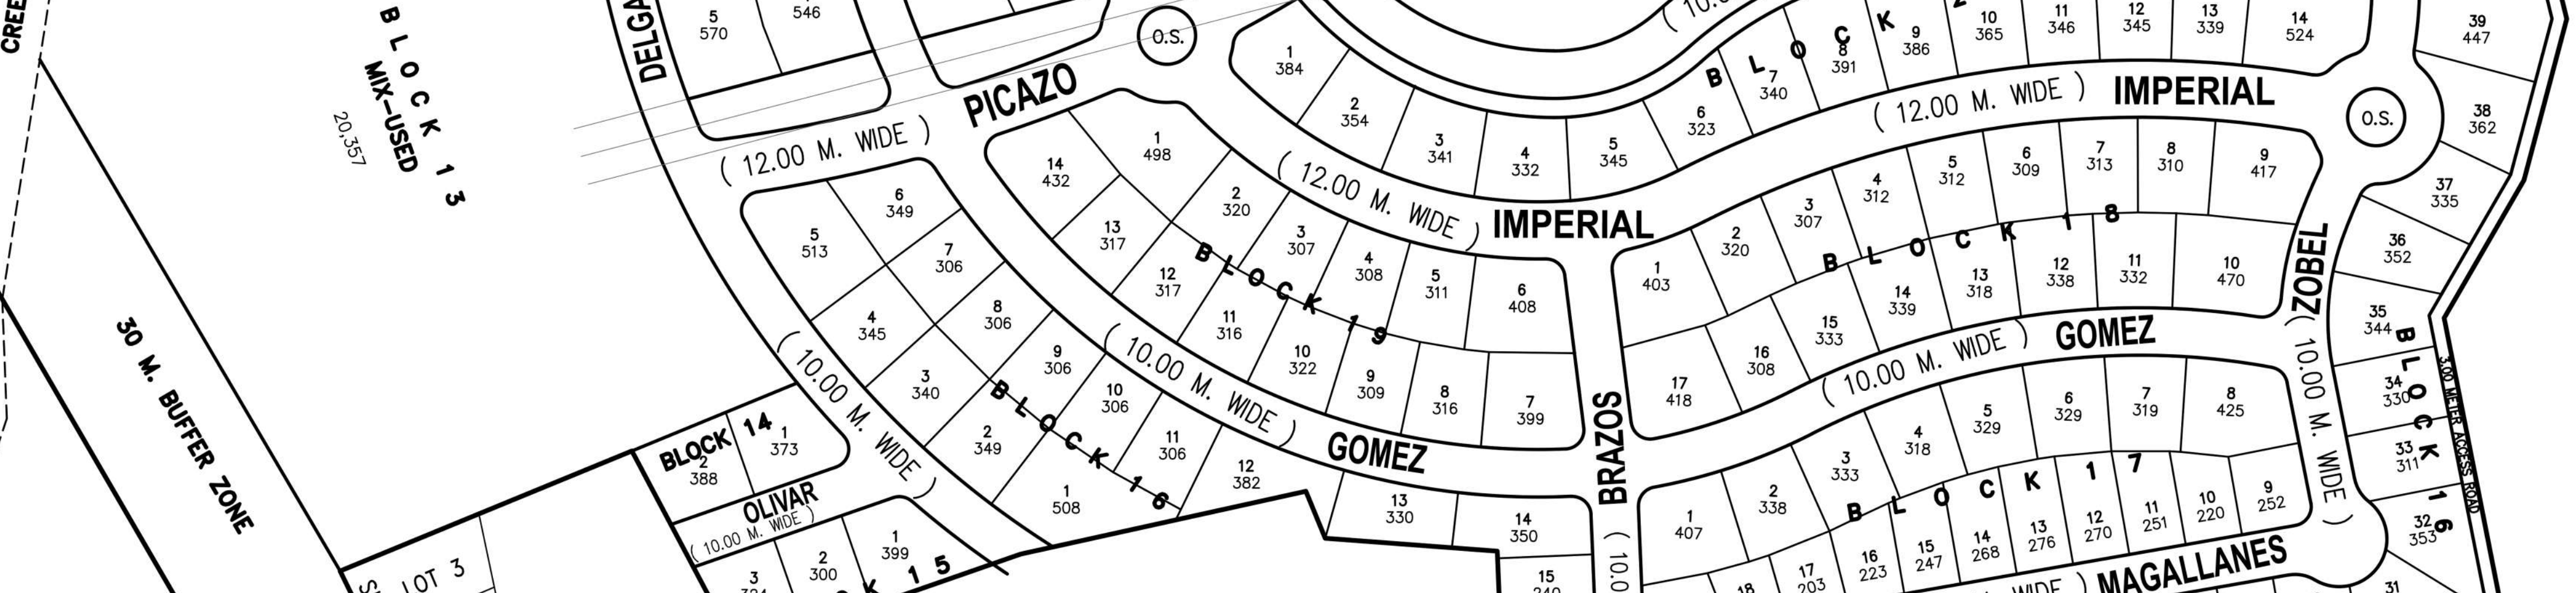

NASA COSTA COVE

NATIPUAN, NASUGBU, BATANGAS

PHASE 1-A

PHASE 1

LOT 334, Pcs-3640

LOT 271, Pcs-3640

LOT 220, Pcs-3640

LOT 225, Pcs-3640

LOT 219, Pcs-3640

LOT 231, Pcs-3640