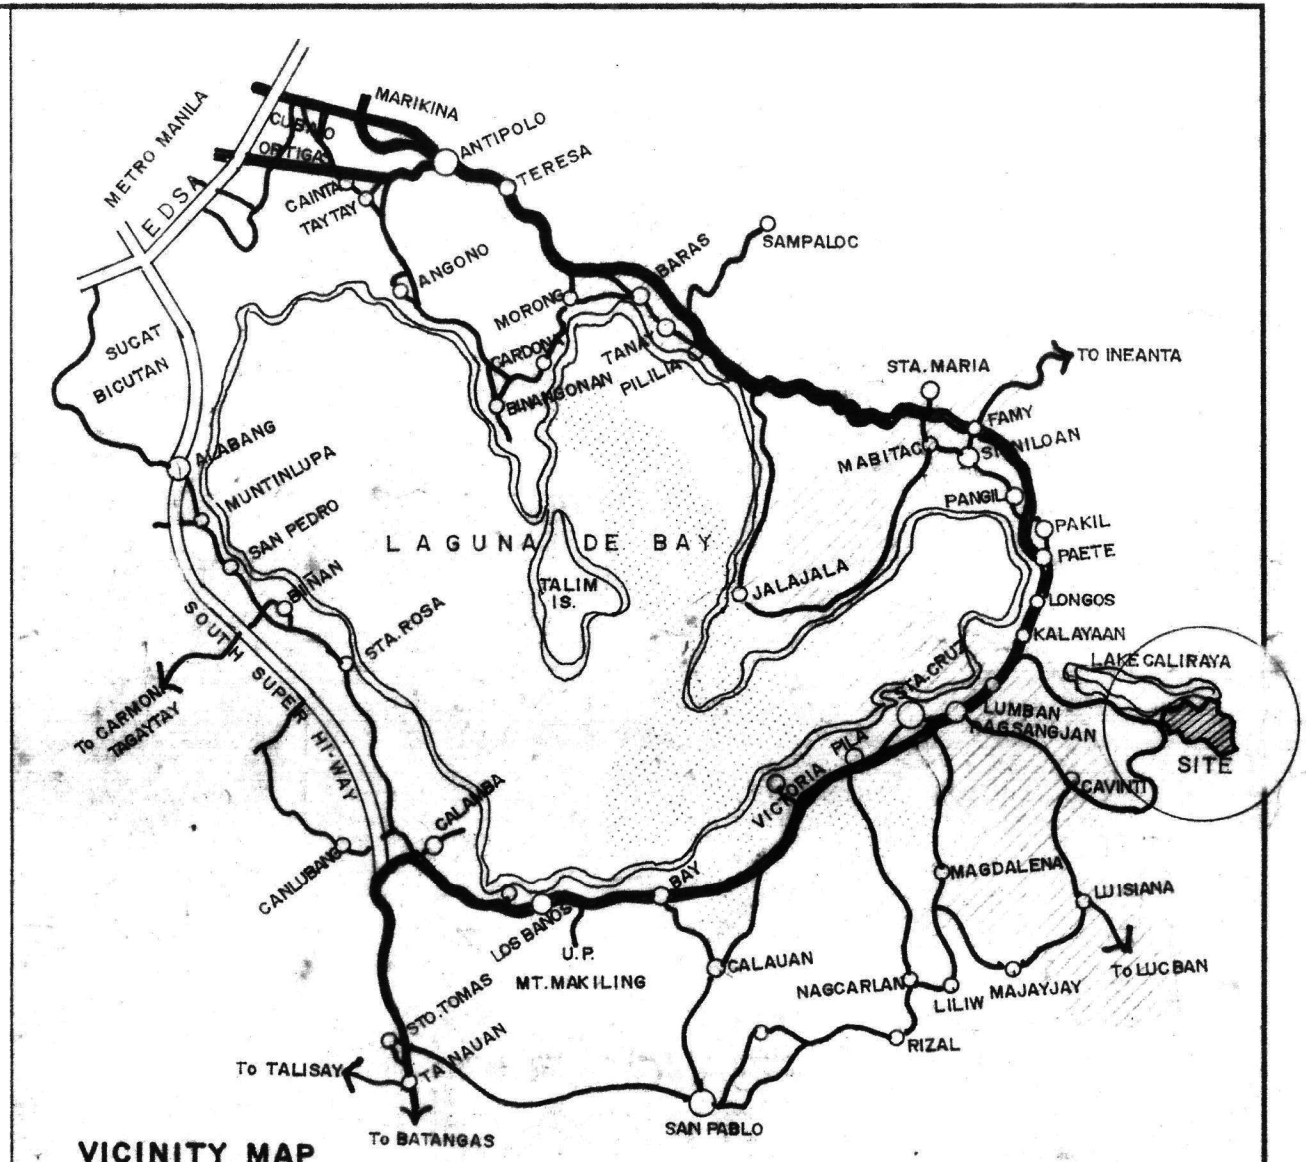

STA. LUCIA REALTY & DEV'T., INC.
TEL. NOS. (02) 722-5811 to 15 / 681-5461 to 69
www.staluciarealty.com