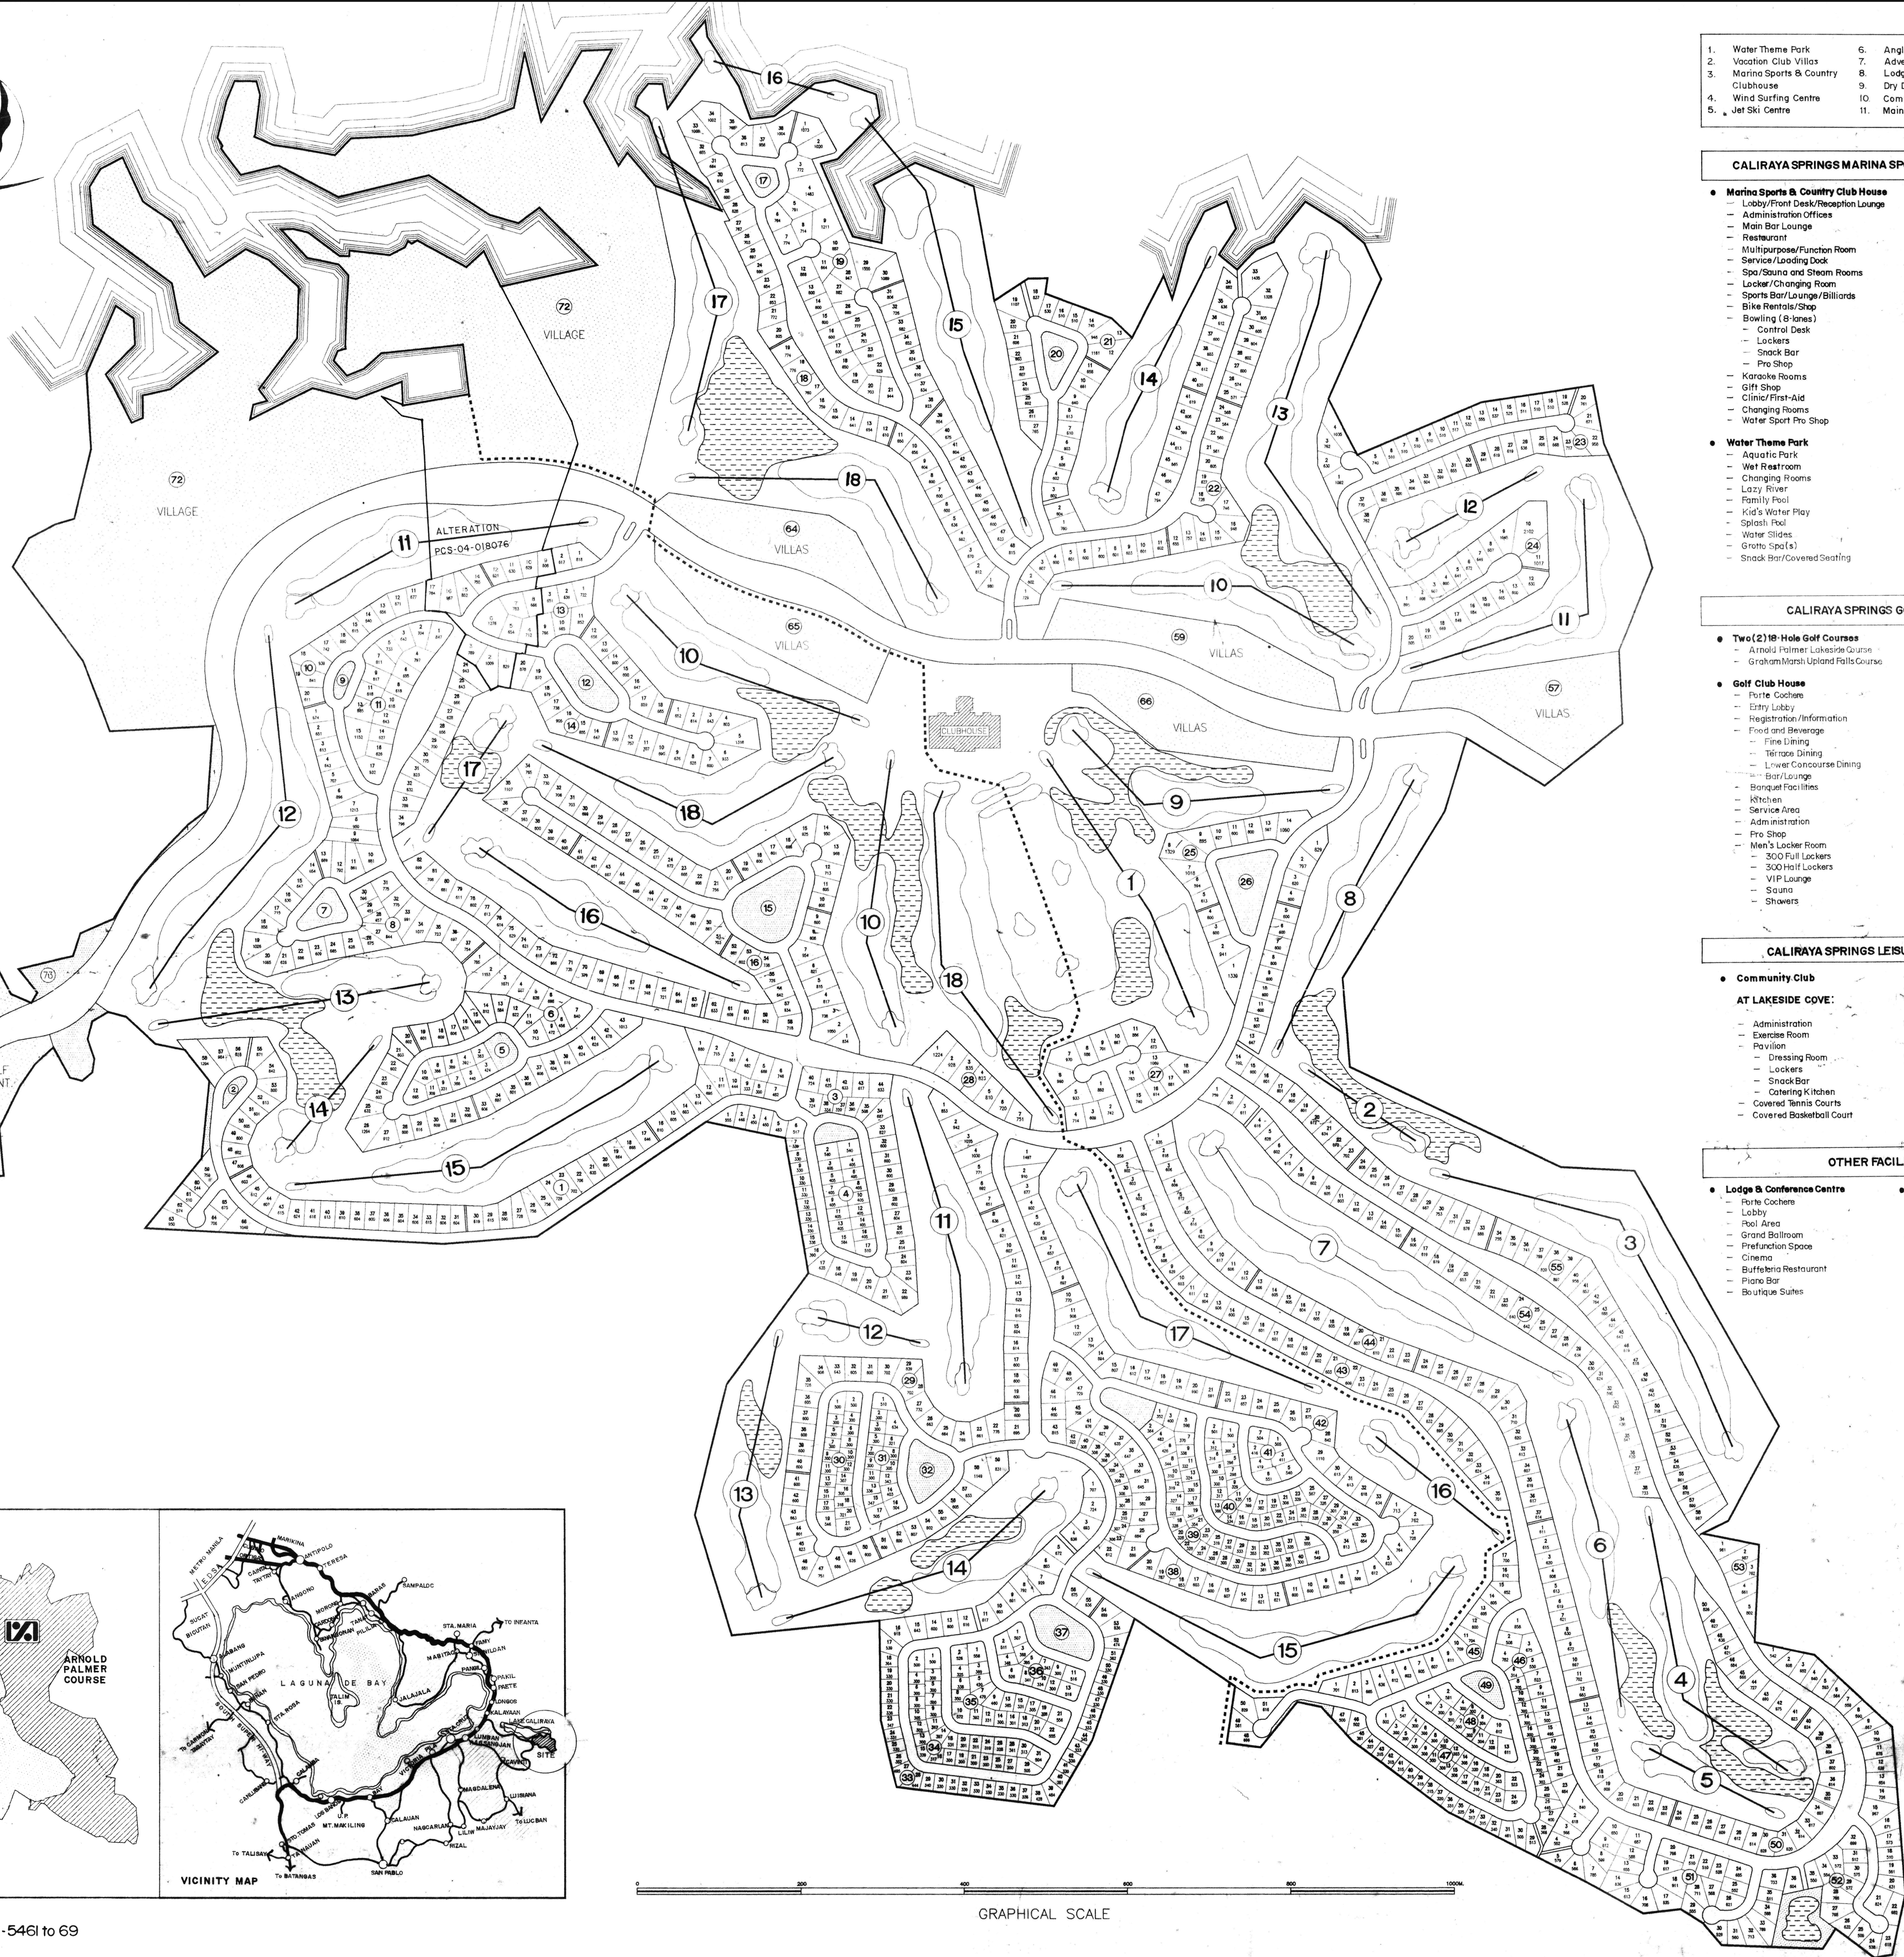

Golf Marina & Leisure Community
Brgy. TALANGAN, CAVINTI, LAGUNA

- | | |
|--------------------------------------|------------------------------|
| 1. Water Theme Park | 6. Angler's Cafe |
| 2. Vacation Club Villas | 7. Adventure Island |
| 3. Marina Sports & Country Clubhouse | 8. Lodge & Conference Centre |
| 4. Wind Surfing Centre | 9. Dry Dock Storage |
| 5. Jet Ski Centre | 10. Community Club |
| | 11. Maintenance & Laundry |

CALIRAYA SPRINGS MARINA SPORTS & COUNTRY CLUB

- Marina Sports & Country Club House**
 - Lobby/Front Desk/Reception Lounge
 - Administration Offices
 - Main Bar Lounge
 - Restaurant
 - Multipurpose/Function Room
 - Service/Loading Dock
 - Spa/Sauna and Steam Rooms
 - Locker/Changing Room
 - Sports Bar/Lounge/Billiards
 - Bike Rentals/Shop
 - Bowling (8-lanes)
 - Control Desk
 - Lockers
 - Snack Bar
 - Pro Shop
 - Karaoke Rooms
 - Gift Shop
 - Clinic/First-Aid
 - Changing Rooms
 - Water Sport Pro Shop
- Adventure Island**
 - Golf Play Tunnels Network
 - Activity/Playground Area
 - Arcade/E-Video Games/Retail Kiosk
 - Kid's Snacks/Reading
 - Observation Tower
 - Playship
- Children's Part**
 - Fishing Dock
 - Paddle Boat Dock
 - Dock Master
- Sports Parts**
 - Jet Ski Centre
 - Pro Shop/Office/ Snack Bar
 - Wind Surfing Centre
 - Pro Shop/Office/Juice Bar
 - Boating Centre
 - Ball & Tackle Shop/ Batall Desk
 - Angler's Cafe
 - Tubing Dock
- Dry Dock Storage**
 - Fishing Gear/Boat and Tackle Shop/Convenience
 - Boat Parts Shop/Repair Shop
 - Storage Service & Loading
 - Boat Storage Wash/Repairs
 - Clinic/First-Aid
 - Drivers Lockers
 - Changing Rooms